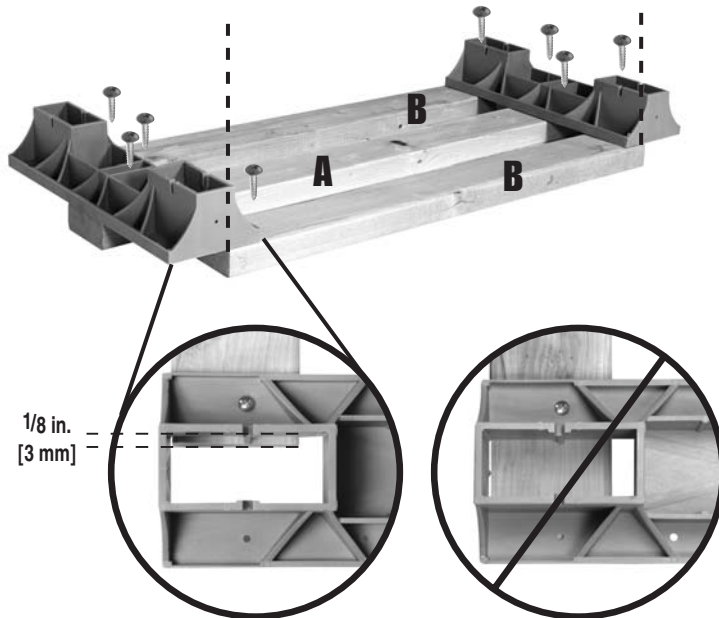

www.2x4basics.com

2x4 basics STORAGE SYSTEM FIREWOOD RACK

1.

	 32 in. (813 mm) 24 in. (610 mm)	 32 in. (813 mm) 54 in. (1372 mm)	 30 in. (762 mm) 72 in. (1829 mm)	 24 in. (610 mm) 96 in. (2438 mm)	 48 in. (1219 mm) 48 in. (1219 mm)	 48 in. (1219 mm) 96 in. (2438 mm)
A 	x1 24 in. (610 mm)	x1 54 in. (1372 mm)	x1 72 in. (1829 mm)	x1 96 in. (2438 mm)	x2 48 in. (1219 mm)	x2 96 in. (2438 mm)
B 	x2 17.5 in. (445 mm)	x2 47.5 in. (1206 mm)	x2 65.5 in. (1664 mm)	x2 89.5 in. (2273 mm)	x4 41.5 in. (1054 mm)	x4 89.5 in. (2273 mm)
C 	x4 32 in. (813 mm)	x4 32 in. (813 mm)	x4 30 in. (762 mm)	x4 24 in. (610 mm)	x4 48 in. (1219 mm)	x4 48 in. (1219 mm)
	x1	x1	x1	x1	x2	x2

MAKE IT ANYSIZE™
Batissé selon vos dimensions™
Hágalo de cualquier tamaño™

A - 6.5 in. = B
A - 165 mm = B

2.

= 8

3.

= 12

Optional shelf (requires two kits)
Tablette facultative (deux ensembles nécessaires)
Estante opcional (requiere dos juegos)