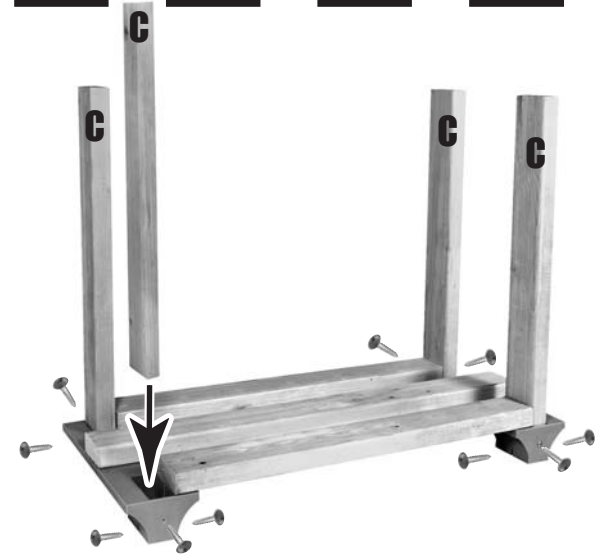

www.2x4basics.com

2x4 basics STORAGE SYSTEM FIREWOOD RACK

1.

	 32 in. (813 mm) 24 in. (610 mm)	 32 in. (813 mm) 54 in. (1372 mm)	 30 in. (762 mm) 72 in. (1829 mm)	 24 in. (610 mm) 96 in. (2438 mm)	 48 in. (1219 mm) 48 in. (1219 mm)	 48 in. (1219 mm) 96 in. (2438 mm)
A 	x1 24 in. (610 mm)	x1 54 in. (1372 mm)	x1 72 in. (1829 mm)	x1 96 in. (2438 mm)	x2 48 in. (1219 mm)	x2 96 in. (2438 mm)
B 	x2 17.5 in. (445 mm)	x2 47.5 in. (1206 mm)	x2 65.5 in. (1664 mm)	x2 89.5 in. (2273 mm)	x4 41.5 in. (1054 mm)	x4 89.5 in. (2273 mm)
C 	x4 32 in. (813 mm)	x4 32 in. (813 mm)	x4 30 in. (762 mm)	x4 24 in. (610 mm)	x4 48 in. (1219 mm)	x4 48 in. (1219 mm)
	x1	x1	x1	x1	x2	x2

MAKE IT ANYSIZE™
Batissé selon vos dimensions™
Hágalo de cualquier tamaño™

A - 6.5 in. = B
A - 165 mm = B

2.

= 8

3.

= 12

Optional shelf (requires two kits)
Tablette facultative (deux ensembles nécessaires)
Estante opcional (requiere dos juegos)